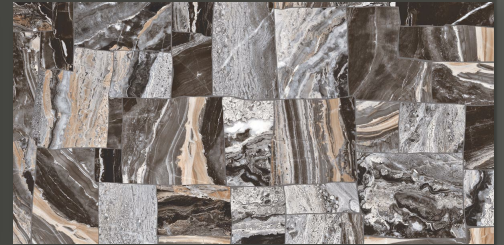

QUARTZ SILVER