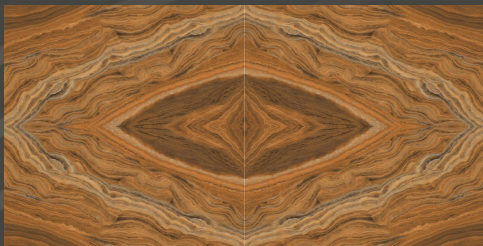

HIGH GLOSS

INDIAN TRIANGAL

600 X 1200 MM

HIGH GLOSS

IRISH GREEN

600 X 1200 MM

HIGH GLOSS

JURASSIC BROWN

600 X 1200 MM

HIGH GLOSS

LAURENT

600 X 1200 MM

HIGH GLOSS

LAVA BROWN

600 X 1200 MM

HIGH GLOSS

LINEA COFFEE

600 X 1200 MM

HIGH GLOSS

MARLINGA CHOCO

600 X 1200 MM

HIGH GLOSS

METZ MARRONE

600 X 1200 MM