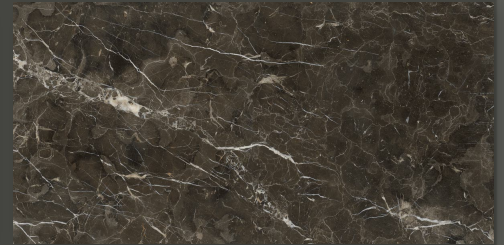

600 X 1200 MM

HIGH GLOSS

WILLIAM GREY