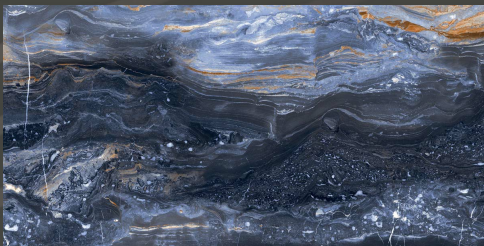

FANTASSTIC BLACK

600 X 1200 MM

HIGH GLOSS

FANTASSTIC BLUE

600 X 1200 MM

HIGH GLOSS

FANTASTIC BLACK

600 X 1200 MM