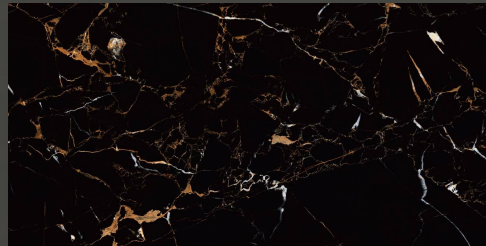

ROSSO BLACK