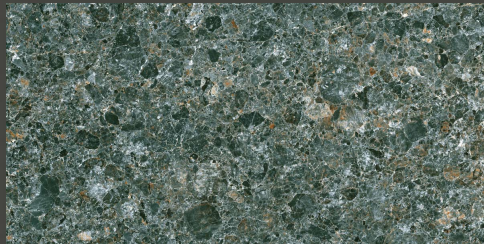

GUATEMALA STONE