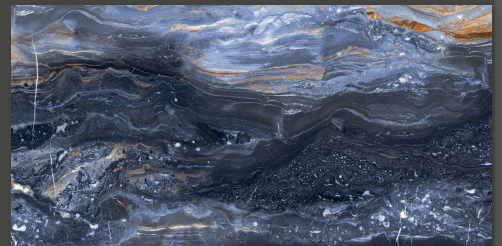

FANTASSTIC BLACK

600 X 1200 MM

HIGH GLOSS

FANTASSTIC BLUE

600 X 1200 MM

HIGH GLOSS

FANTASTIC BLACK

600 X 1200 MM