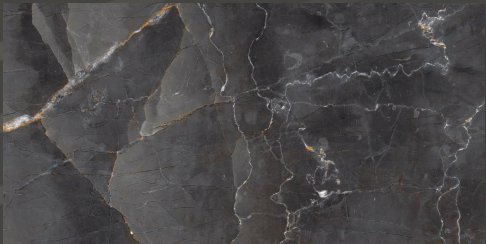

HIGH GLOSS

EBONY BROWN

600 X 1200 MM

HIGH GLOSS

ECLIPSE MARRONE

600 X 1200 MM

HIGH GLOSS

ELECTRA