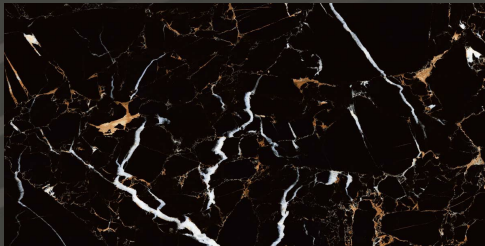

ROSSO BLACK