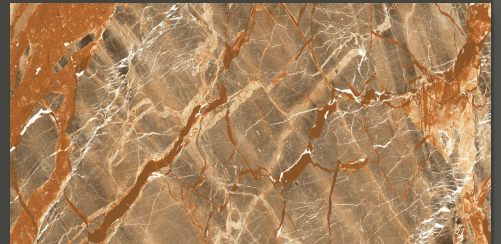

HIGH GLOSS

SMOKE GREEN

600 X 1200 MM

HIGH GLOSS

SPARKLE BLACK

600 X 1200 MM

HIGH GLOSS

SPARKLE BROWN