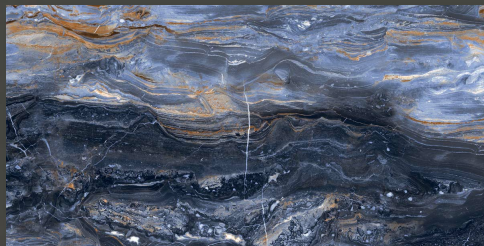

FANTASSTIC BLACK

600 X 1200 MM

HIGH GLOSS

FANTASSTIC BLUE

600 X 1200 MM

HIGH GLOSS

FANTASTIC BLACK

600 X 1200 MM