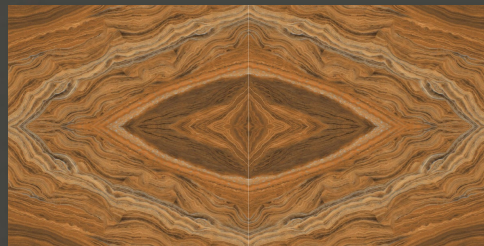

HIGH GLOSS

INDIAN TRIANGAL

600 X 1200 MM

HIGH GLOSS

IRISH GREEN

600 X 1200 MM

HIGH GLOSS

JURASSIC BROWN

600 X 1200 MM

HIGH GLOSS

LAURENT

600 X 1200 MM

HIGH GLOSS

LAVA BROWN

600 X 1200 MM

HIGH GLOSS

LINEA COFFEE

600 X 1200 MM

HIGH GLOSS

MARLINGA CHOCO

600 X 1200 MM

HIGH GLOSS

METZ MARRONE

600 X 1200 MM