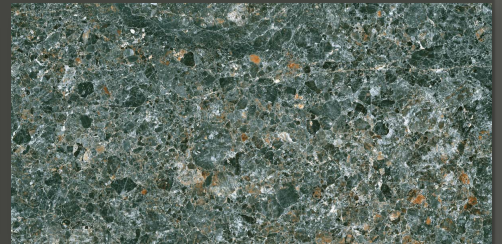

GUATEMALA STONE