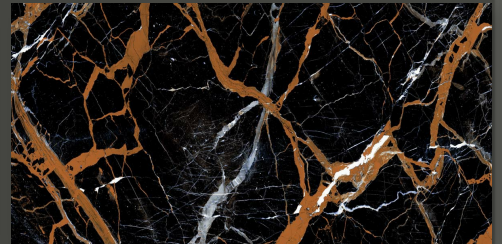

HIGH GLOSS

SMOKE GREEN

600 X 1200 MM

HIGH GLOSS

SPARKLE BLACK

600 X 1200 MM

HIGH GLOSS

SPARKLE BROWN