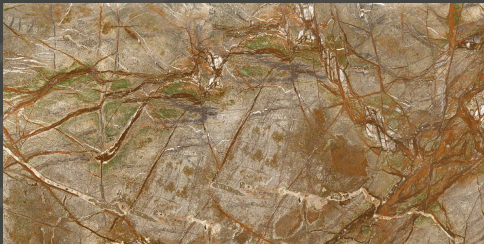

HIGH GLOSS

PORTORO BLACK

600 X 1200 MM

HIGH GLOSS

PORTUGUESE MARBLE

600 X 1200 MM

HIGH GLOSS

RAIN FOREST GREEN