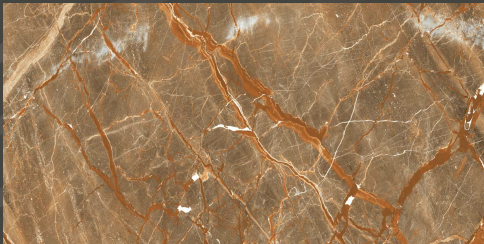

HIGH GLOSS

SMOKE GREEN

600 X 1200 MM

HIGH GLOSS

SPARKLE BLACK

600 X 1200 MM

HIGH GLOSS

SPARKLE BROWN