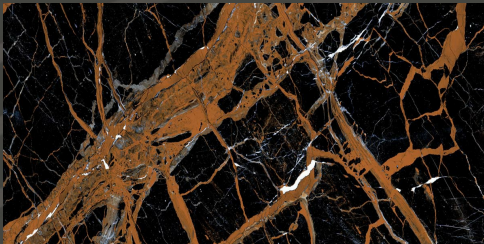

HIGH GLOSS

SMOKE GREEN

600 X 1200 MM

HIGH GLOSS

SPARKLE BLACK

600 X 1200 MM

HIGH GLOSS

SPARKLE BROWN