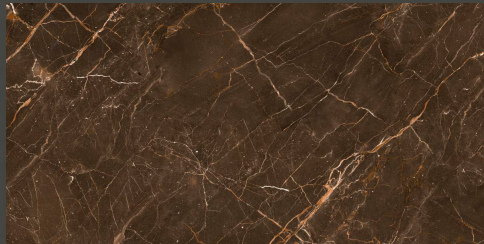

GUATEMALA STONE

600 X 1200 MM

HIGH GLOSS

ICE CUBE BLUE

600 X 1200 MM

HIGH GLOSS

IMPERIAL CHOCO

600 X 1200 MM