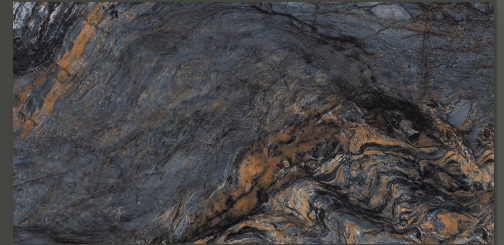

EMPRESS BLUE