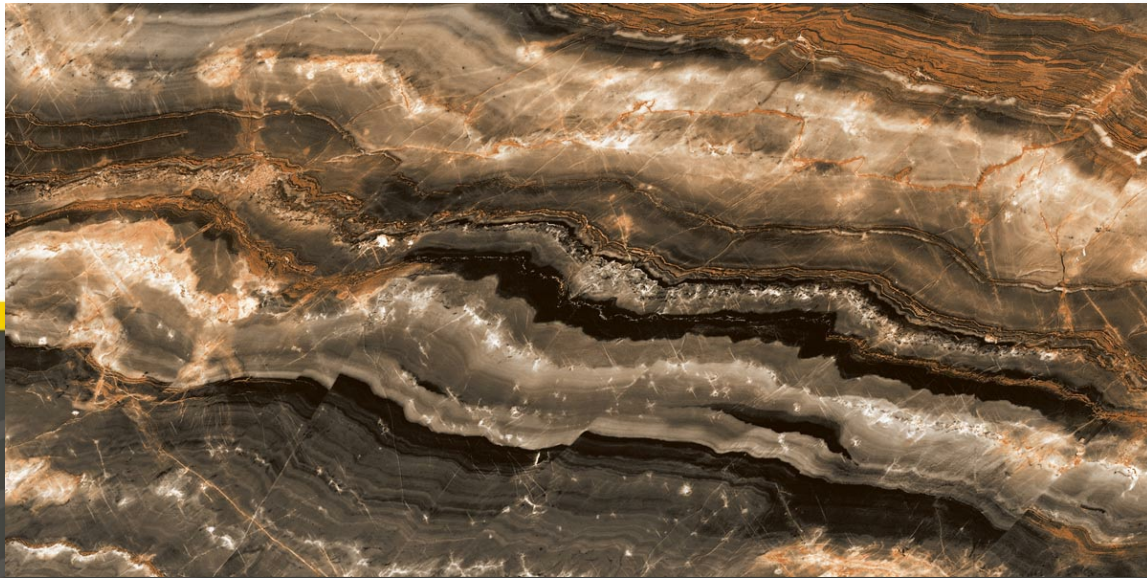

600 X 1200 MM

HIGH GLOSS

TECNO DARK