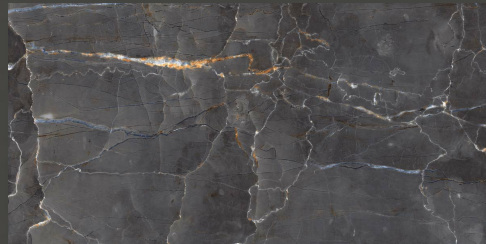

HIGH GLOSS

EBONY BROWN

600 X 1200 MM

HIGH GLOSS

ECLIPSE MARRONE

600 X 1200 MM

HIGH GLOSS

ELECTRA