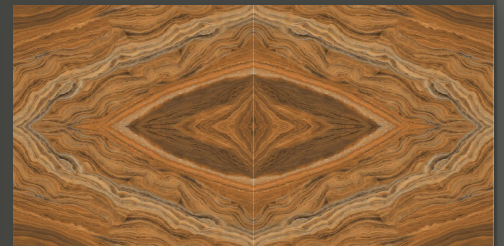

600 X 1200 MM

HIGH GLOSS

LAURENT

600 X 1200 MM

HIGH GLOSS

LAVA BROWN

600 X 1200 MM

HIGH GLOSS

LINEA COFFEE

600 X 1200 MM

HIGH GLOSS

MARLINGA CHOCO

600 X 1200 MM

HIGH GLOSS

METZ MARRONE

600 X 1200 MM