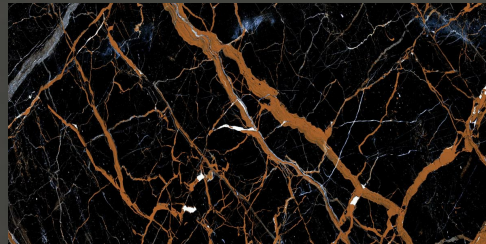

HIGH GLOSS

SMOKE GREEN

600 X 1200 MM

HIGH GLOSS

SPARKLE BLACK

600 X 1200 MM

HIGH GLOSS

SPARKLE BROWN