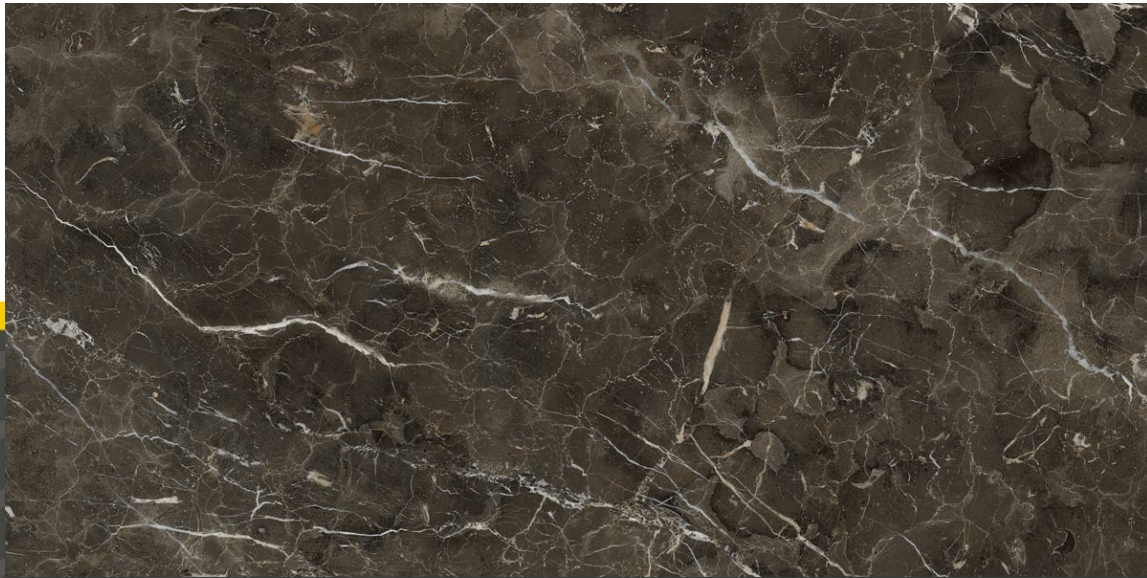

600 X 1200 MM

HIGH GLOSS

VOLGA GREEN

WILLIAM GREY

600 X 1200 MM

HIGH GLOSS

600 X 1200 MM

HIGH GLOSS