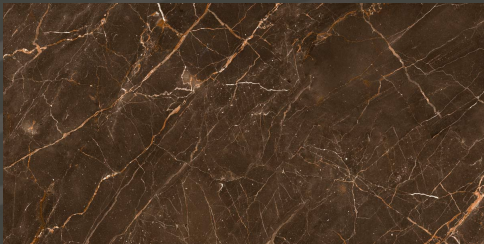

GUATEMALA STONE

600 X 1200 MM

HIGH GLOSS

ICE CUBE BLUE

600 X 1200 MM

HIGH GLOSS

IMPERIAL CHOCO

600 X 1200 MM