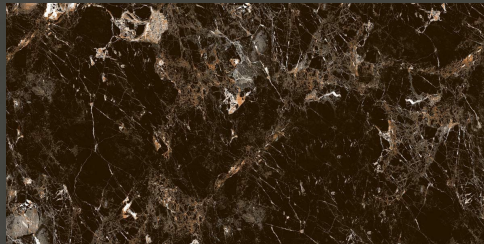

LINEA COFFEE

600 X 1200 MM

HIGH GLOSS

MARLINGA CHOCO

600 X 1200 MM

HIGH GLOSS

METZ MARRONE

600 X 1200 MM