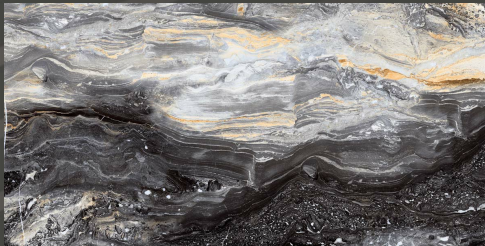

FANTASSTIC BLACK