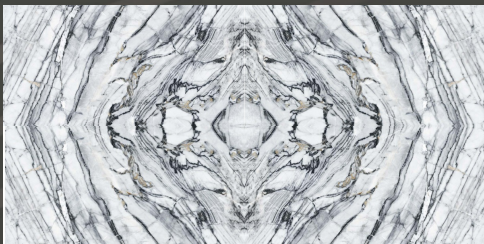

HIGH GLOSS

BLACK PEARL

600 X 1200 MM

HIGH GLOSS

BLOCK WOOD

600 X 1200 MM

HIGH GLOSS

BM LAURENT