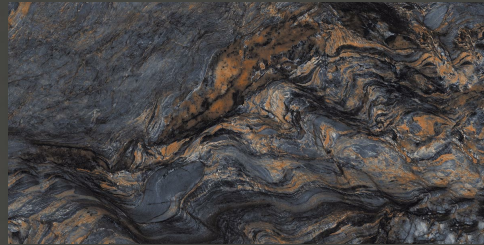

EMPRESS BLUE