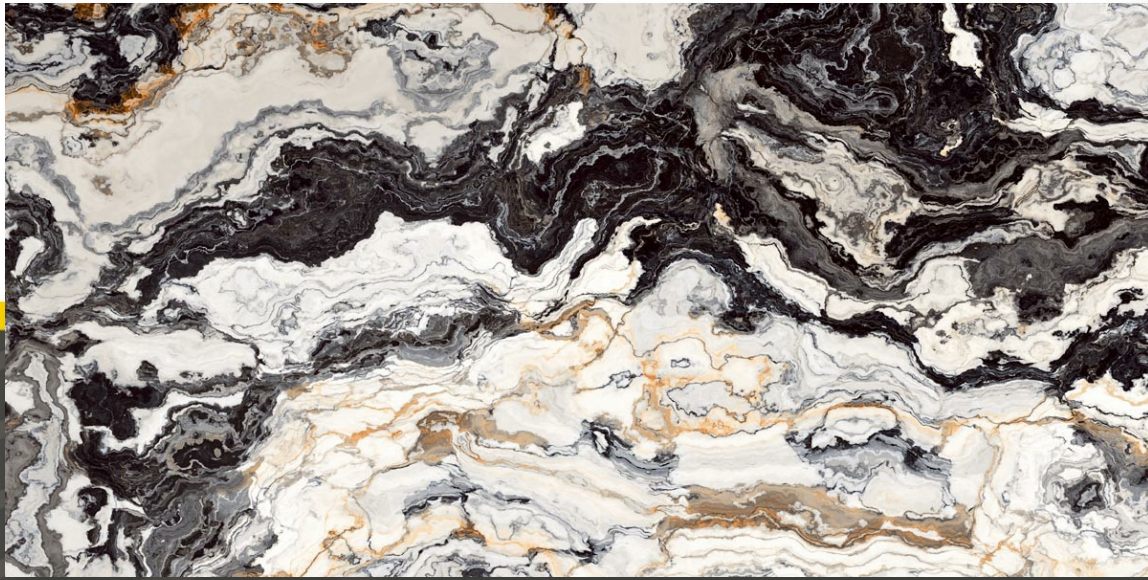

600 X 1200 MM

HIGH GLOSS

PLATINA WHITE