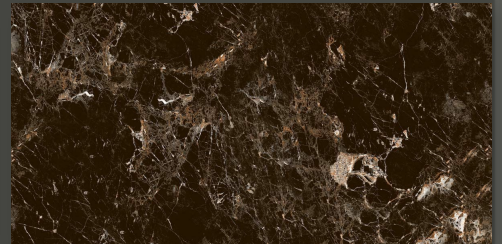

LINEA COFFEE

600 X 1200 MM

HIGH GLOSS

MARLINGA CHOCO

600 X 1200 MM

HIGH GLOSS

METZ MARRONE

600 X 1200 MM