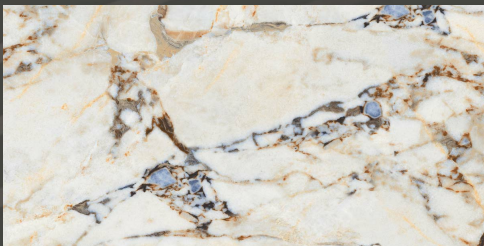

HIGH GLOSS

PORTORO BLACK

600 X 1200 MM

HIGH GLOSS

PORTUGUESE MARBLE

600 X 1200 MM

HIGH GLOSS

RAIN FOREST GREEN