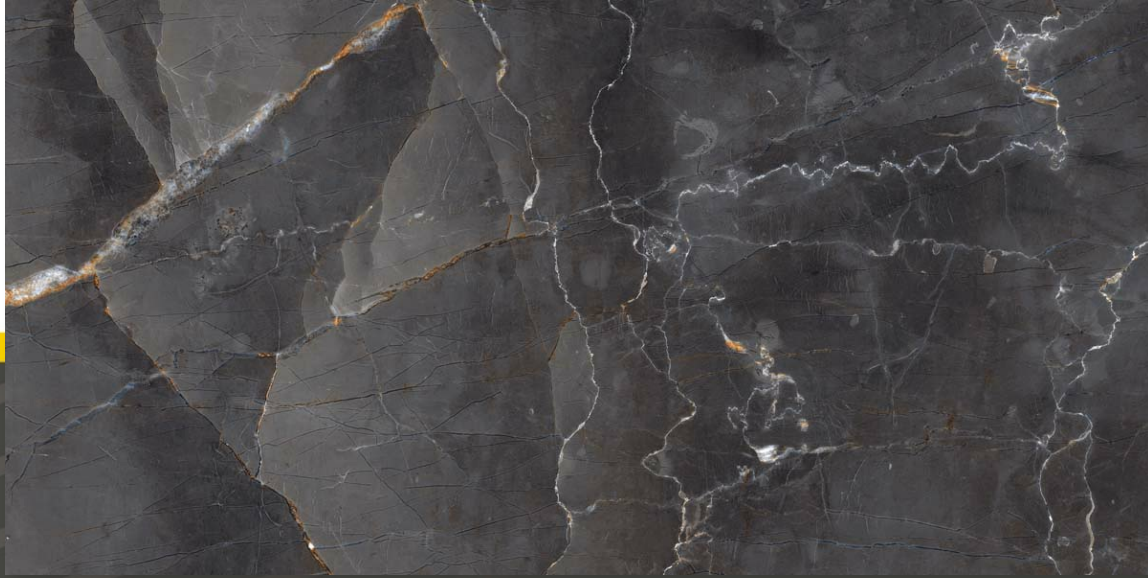

HIGH GLOSS

EBONY BROWN

600 X 1200 MM

HIGH GLOSS

ECLIPSE MARRONE

600 X 1200 MM

HIGH GLOSS

ELECTRA