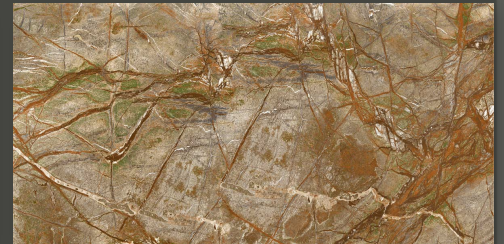

HIGH GLOSS

PORTORO BLACK

600 X 1200 MM

HIGH GLOSS

PORTUGUESE MARBLE

600 X 1200 MM

HIGH GLOSS

RAIN FOREST GREEN