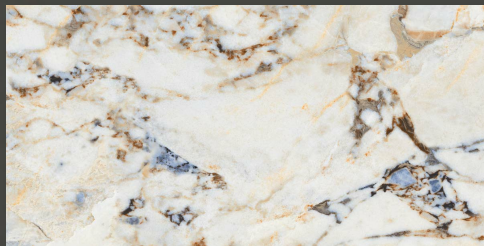

HIGH GLOSS

PORTORO BLACK

600 X 1200 MM

HIGH GLOSS

PORTUGUESE MARBLE

600 X 1200 MM

HIGH GLOSS

RAIN FOREST GREEN