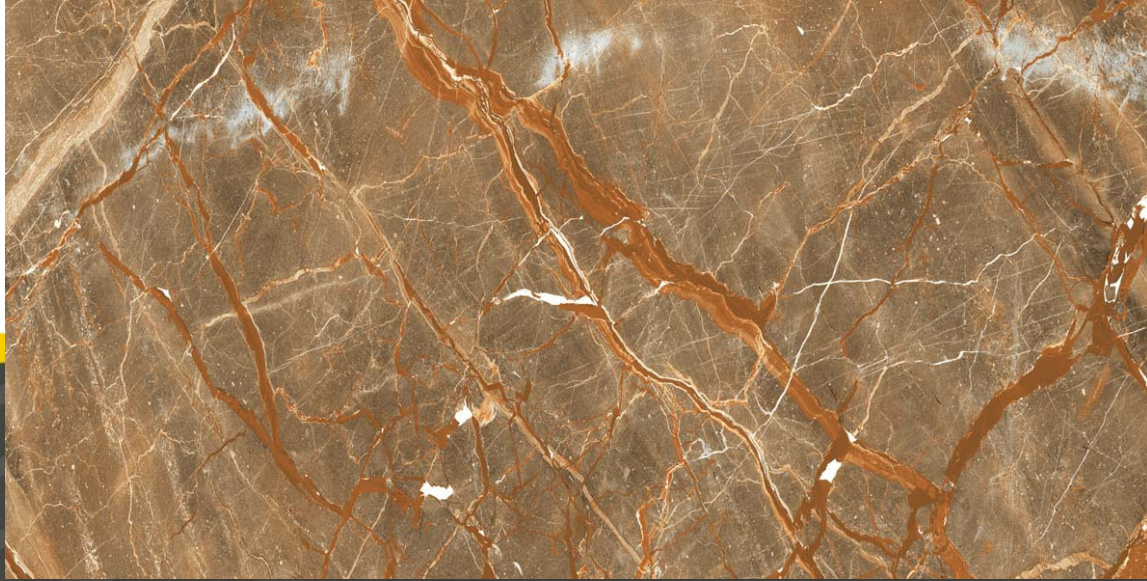

HIGH GLOSS

SMOKE GREEN

600 X 1200 MM

HIGH GLOSS

SPARKLE BLACK

600 X 1200 MM

HIGH GLOSS

SPARKLE BROWN