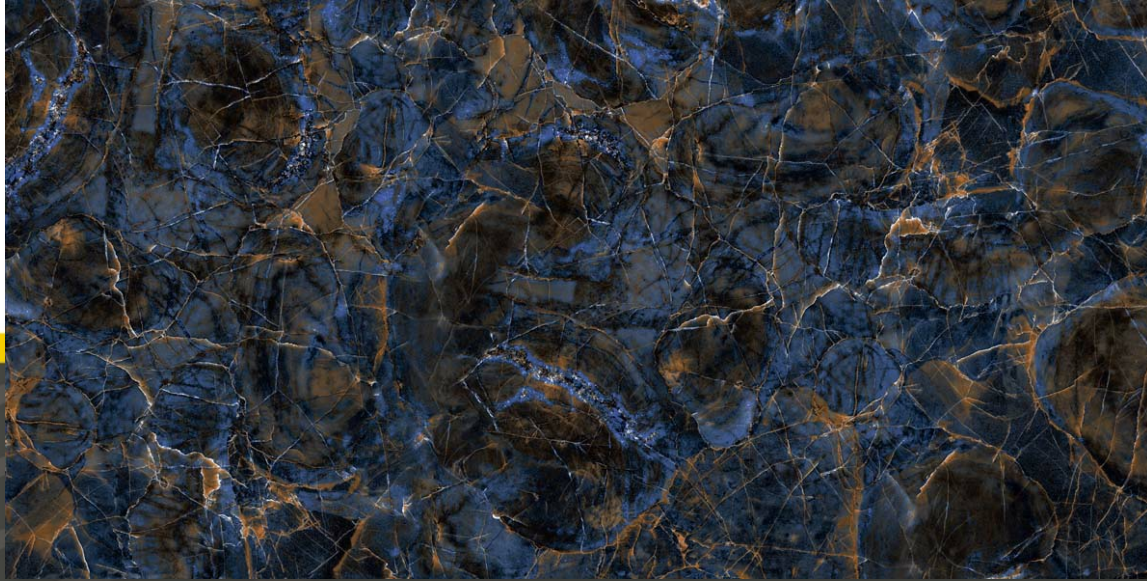

HIGH GLOSS

EBONY BROWN

600 X 1200 MM

HIGH GLOSS

ECLIPSE MARRONE

600 X 1200 MM

HIGH GLOSS

ELECTRA