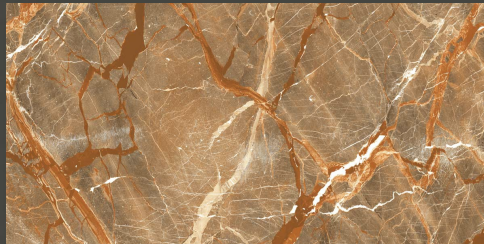

HIGH GLOSS

SMOKE GREEN

600 X 1200 MM

HIGH GLOSS

SPARKLE BLACK

600 X 1200 MM

HIGH GLOSS

SPARKLE BROWN